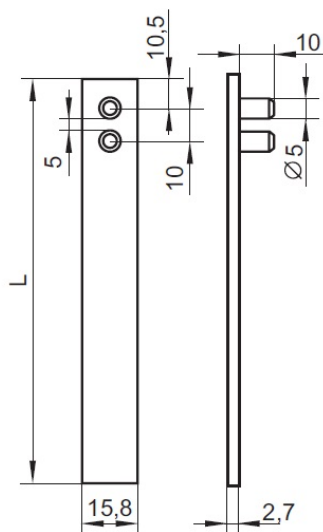

PRODUCT SHEET

Description:

Locking Bar F/Central Lock 4103, 600mm, Aluminium

Item number:

14.04.173-0

Units	Box	Carton	HS Code	Barcode
Pcs.		200	8301600090	 5704866448307

L = 500 or 700 mm

SISO A/S